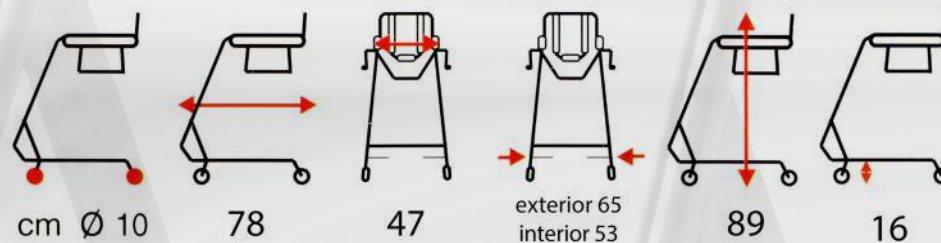

Body Up Compact Package:

- Convenient and easy to transfer
- **Dimensions:** 102x83,5x20,5 (cm)
  - **Net weight BU500:** 18kg

Standard Accessories included in the package

- Commode cushion
- Stabilization strap
- Comfort cushion

*Suggested extra accessories for purchase

- Adjustable tray
- Swivel cushion

Body Up Compact Dimensions: